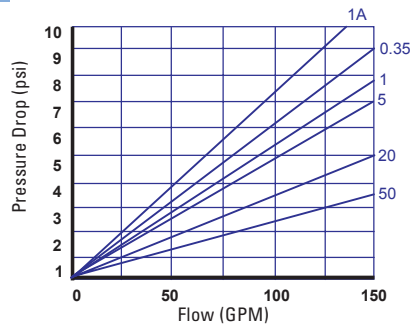

### Pleated Jumbo Cartridges

- **Media:** 100% Synthetic Poly / Polyester Blend
- **Center Tubes:** PVC
- **End Caps:** Molded / Polyurethane
- **Temperature Range:** 40°F - 140°F
- **Packaging:** Individually shrink wrapped
- **Reusable:** 5 micron and above are washable and reusable
- **Recommended Change Out:** 20-25 PSID

### Maximum Flow Rates Per Cartridge

	Jumbo Series		
	40	90	170
1A micron	20	40	80
0.35 micron	25	50	100
1 micron	30	60	120
5 micron	50	100	150
20 micron	50	100	150
50 micron	50	100	150
100 micron	50	100	150